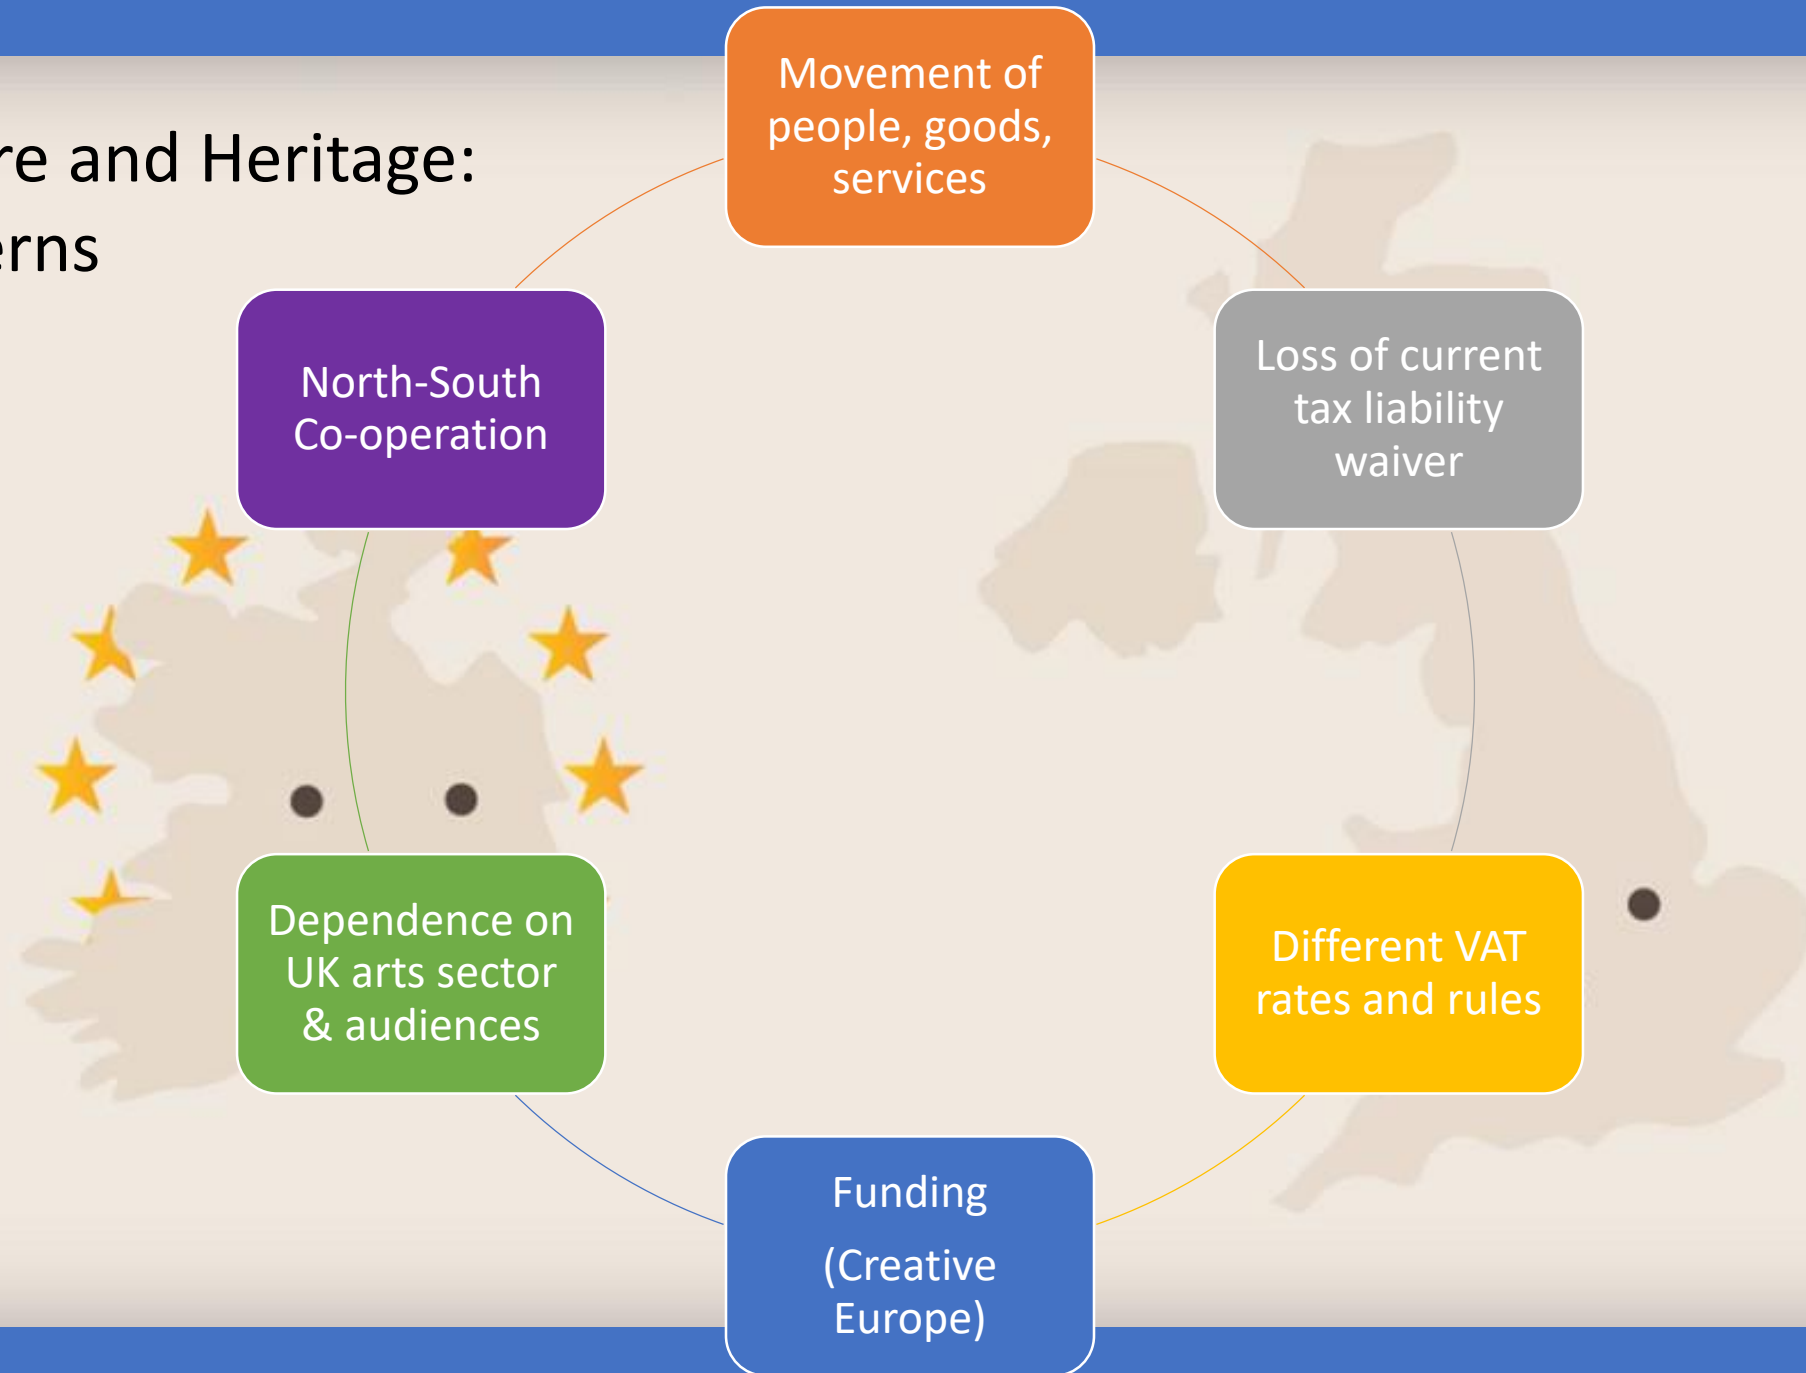

Culture and Heritage: concerns